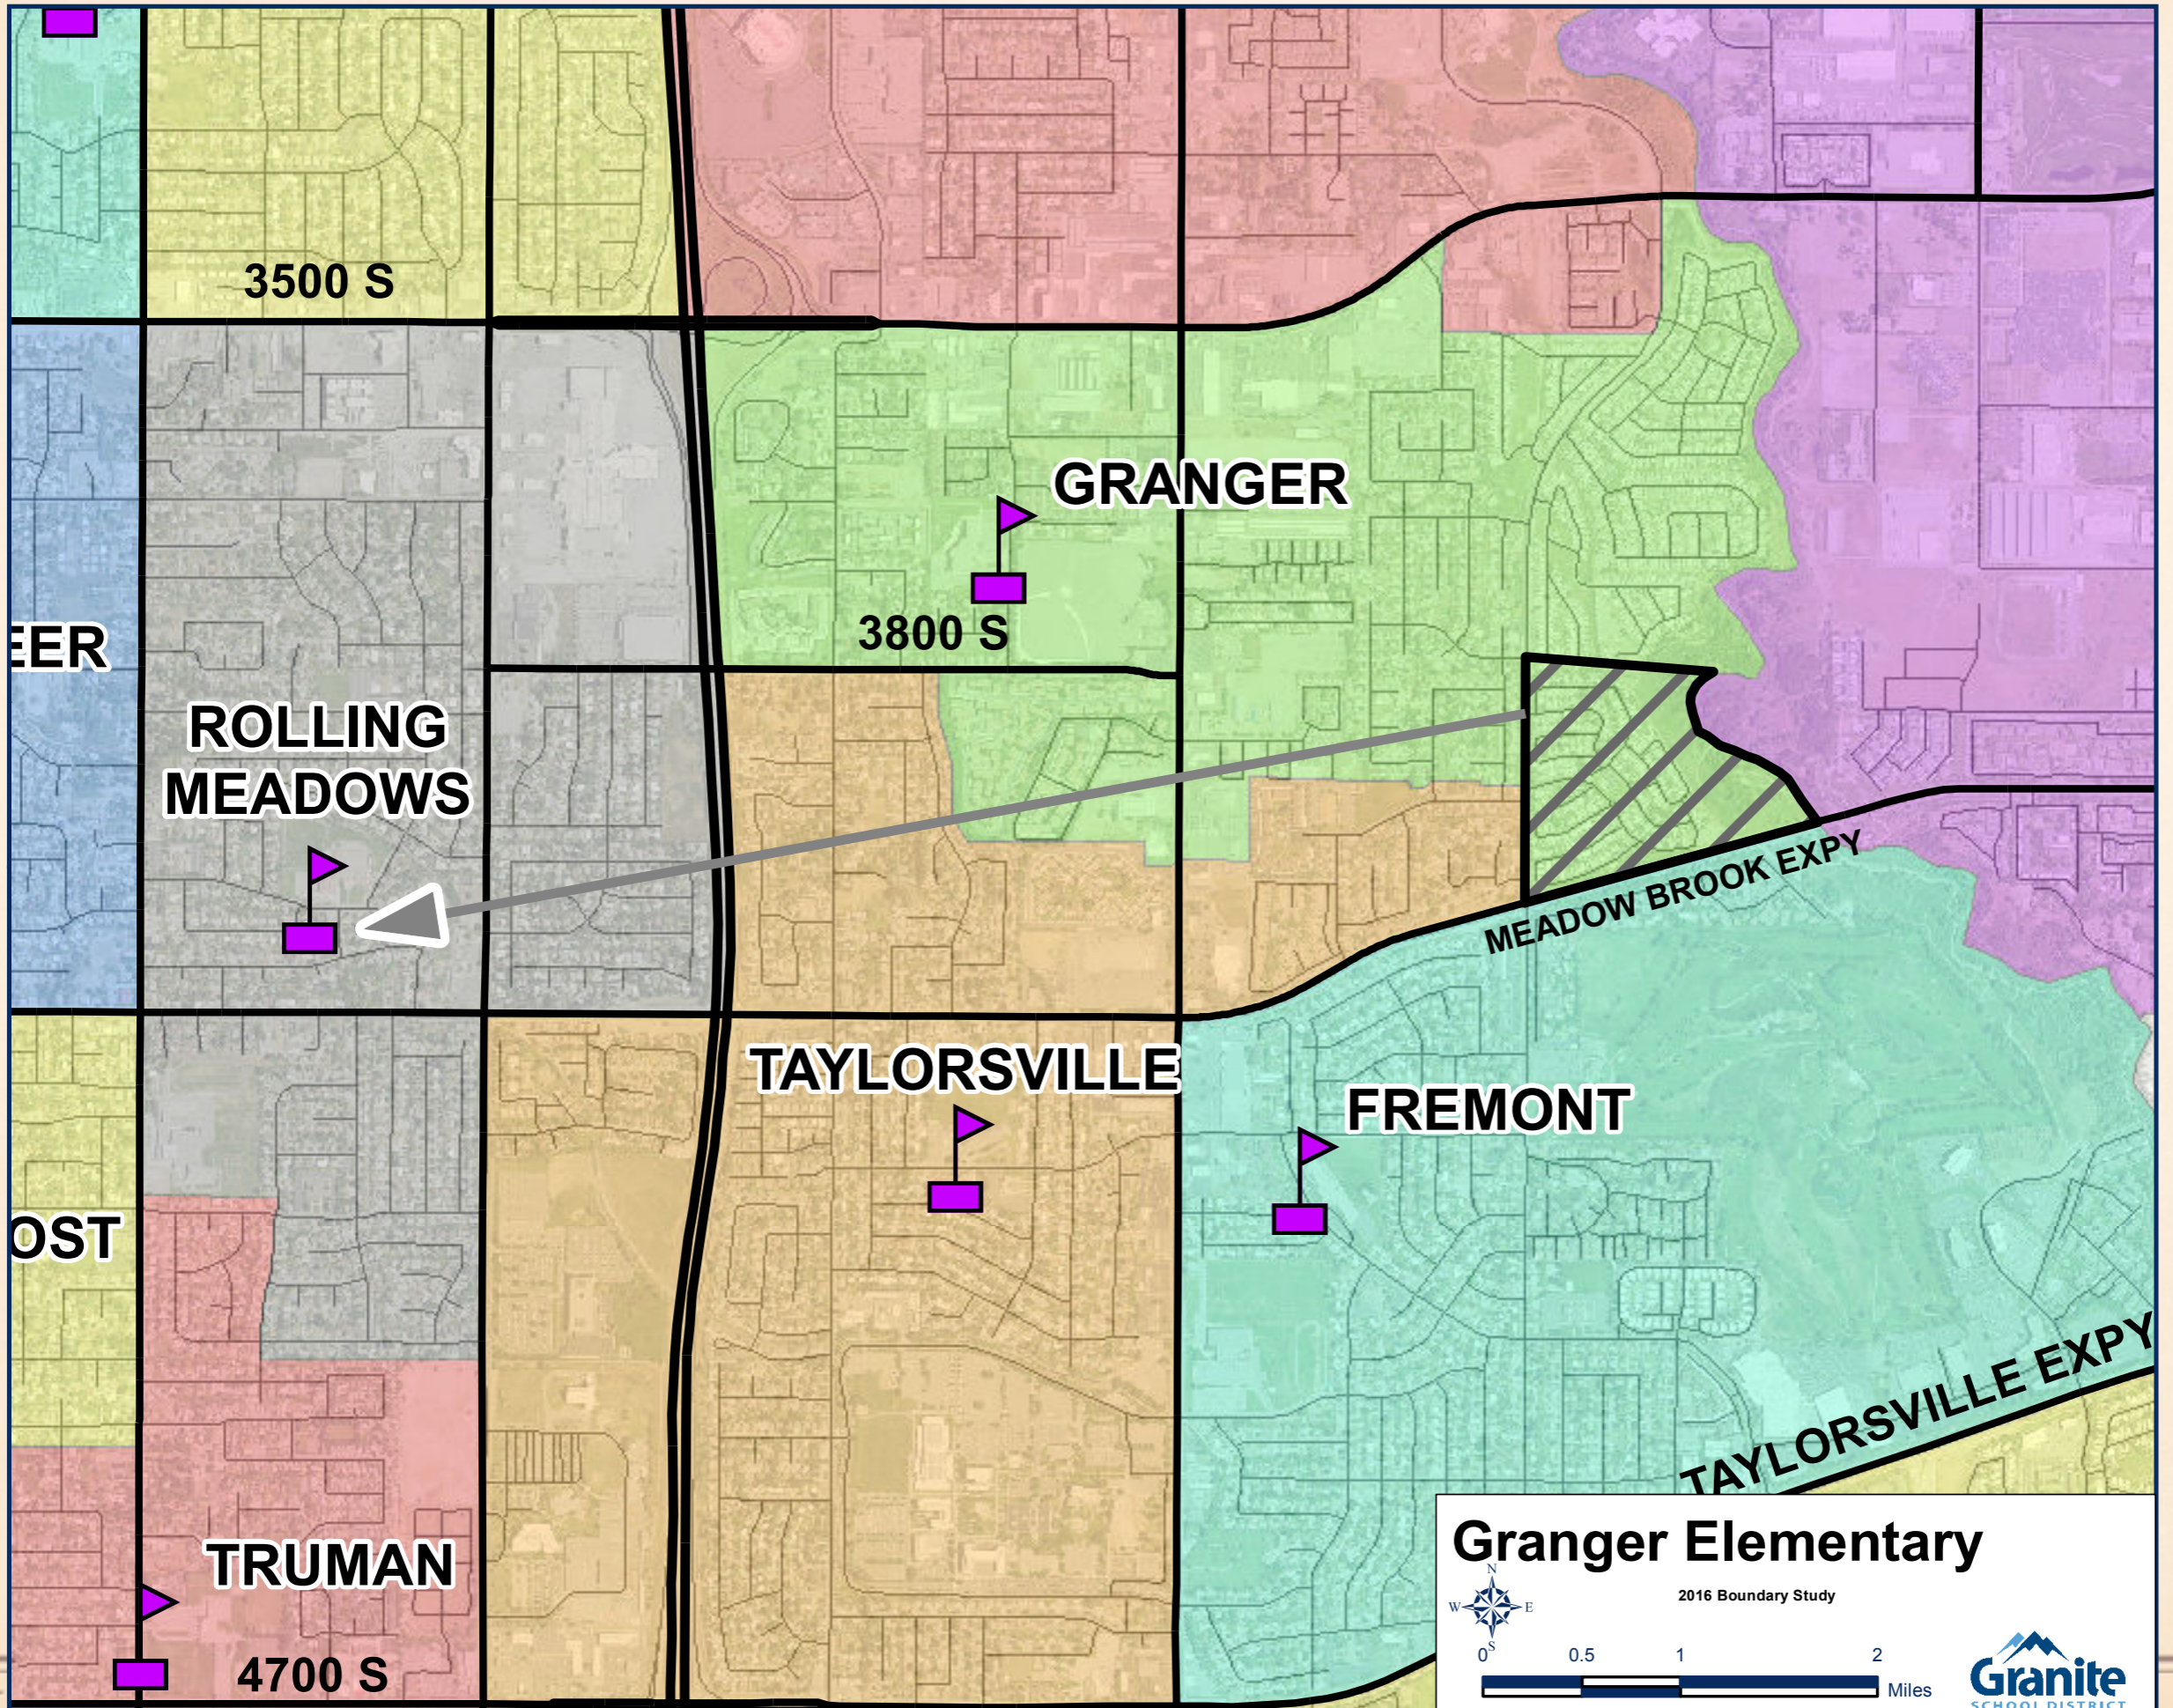

BOUNDARY STUDY OPEN HOUSE

CURRENT STUDIES

- ❖ Granger / Rolling Meadows Study
- ❖ Armstrong / West Valley Study
- ❖ Silver Hills / Diamond Ridge Study

PROPOSAL FOR
GRANGER ELEMENTARY
& ROLLING MEADOWS

Granger Elementary
2016 Boundary Study

0 0.5 1 2 Miles

Granite
SCHOOL DISTRICT

PROPOSAL FOR
ARMSTRONG ACADEMY
& WEST VALLEY
ELEMENTARY

PROPOSAL FOR
SILVER HILLS / DIAMOND
RIDGE

4700 S

4715

SILVER HILLS

WEST KEARNS

WESTERN HILLS

5400 S

5415 S

BEEHIVE

BACCHUS

COUGAR LN

6200

DIAMOND RIDGE