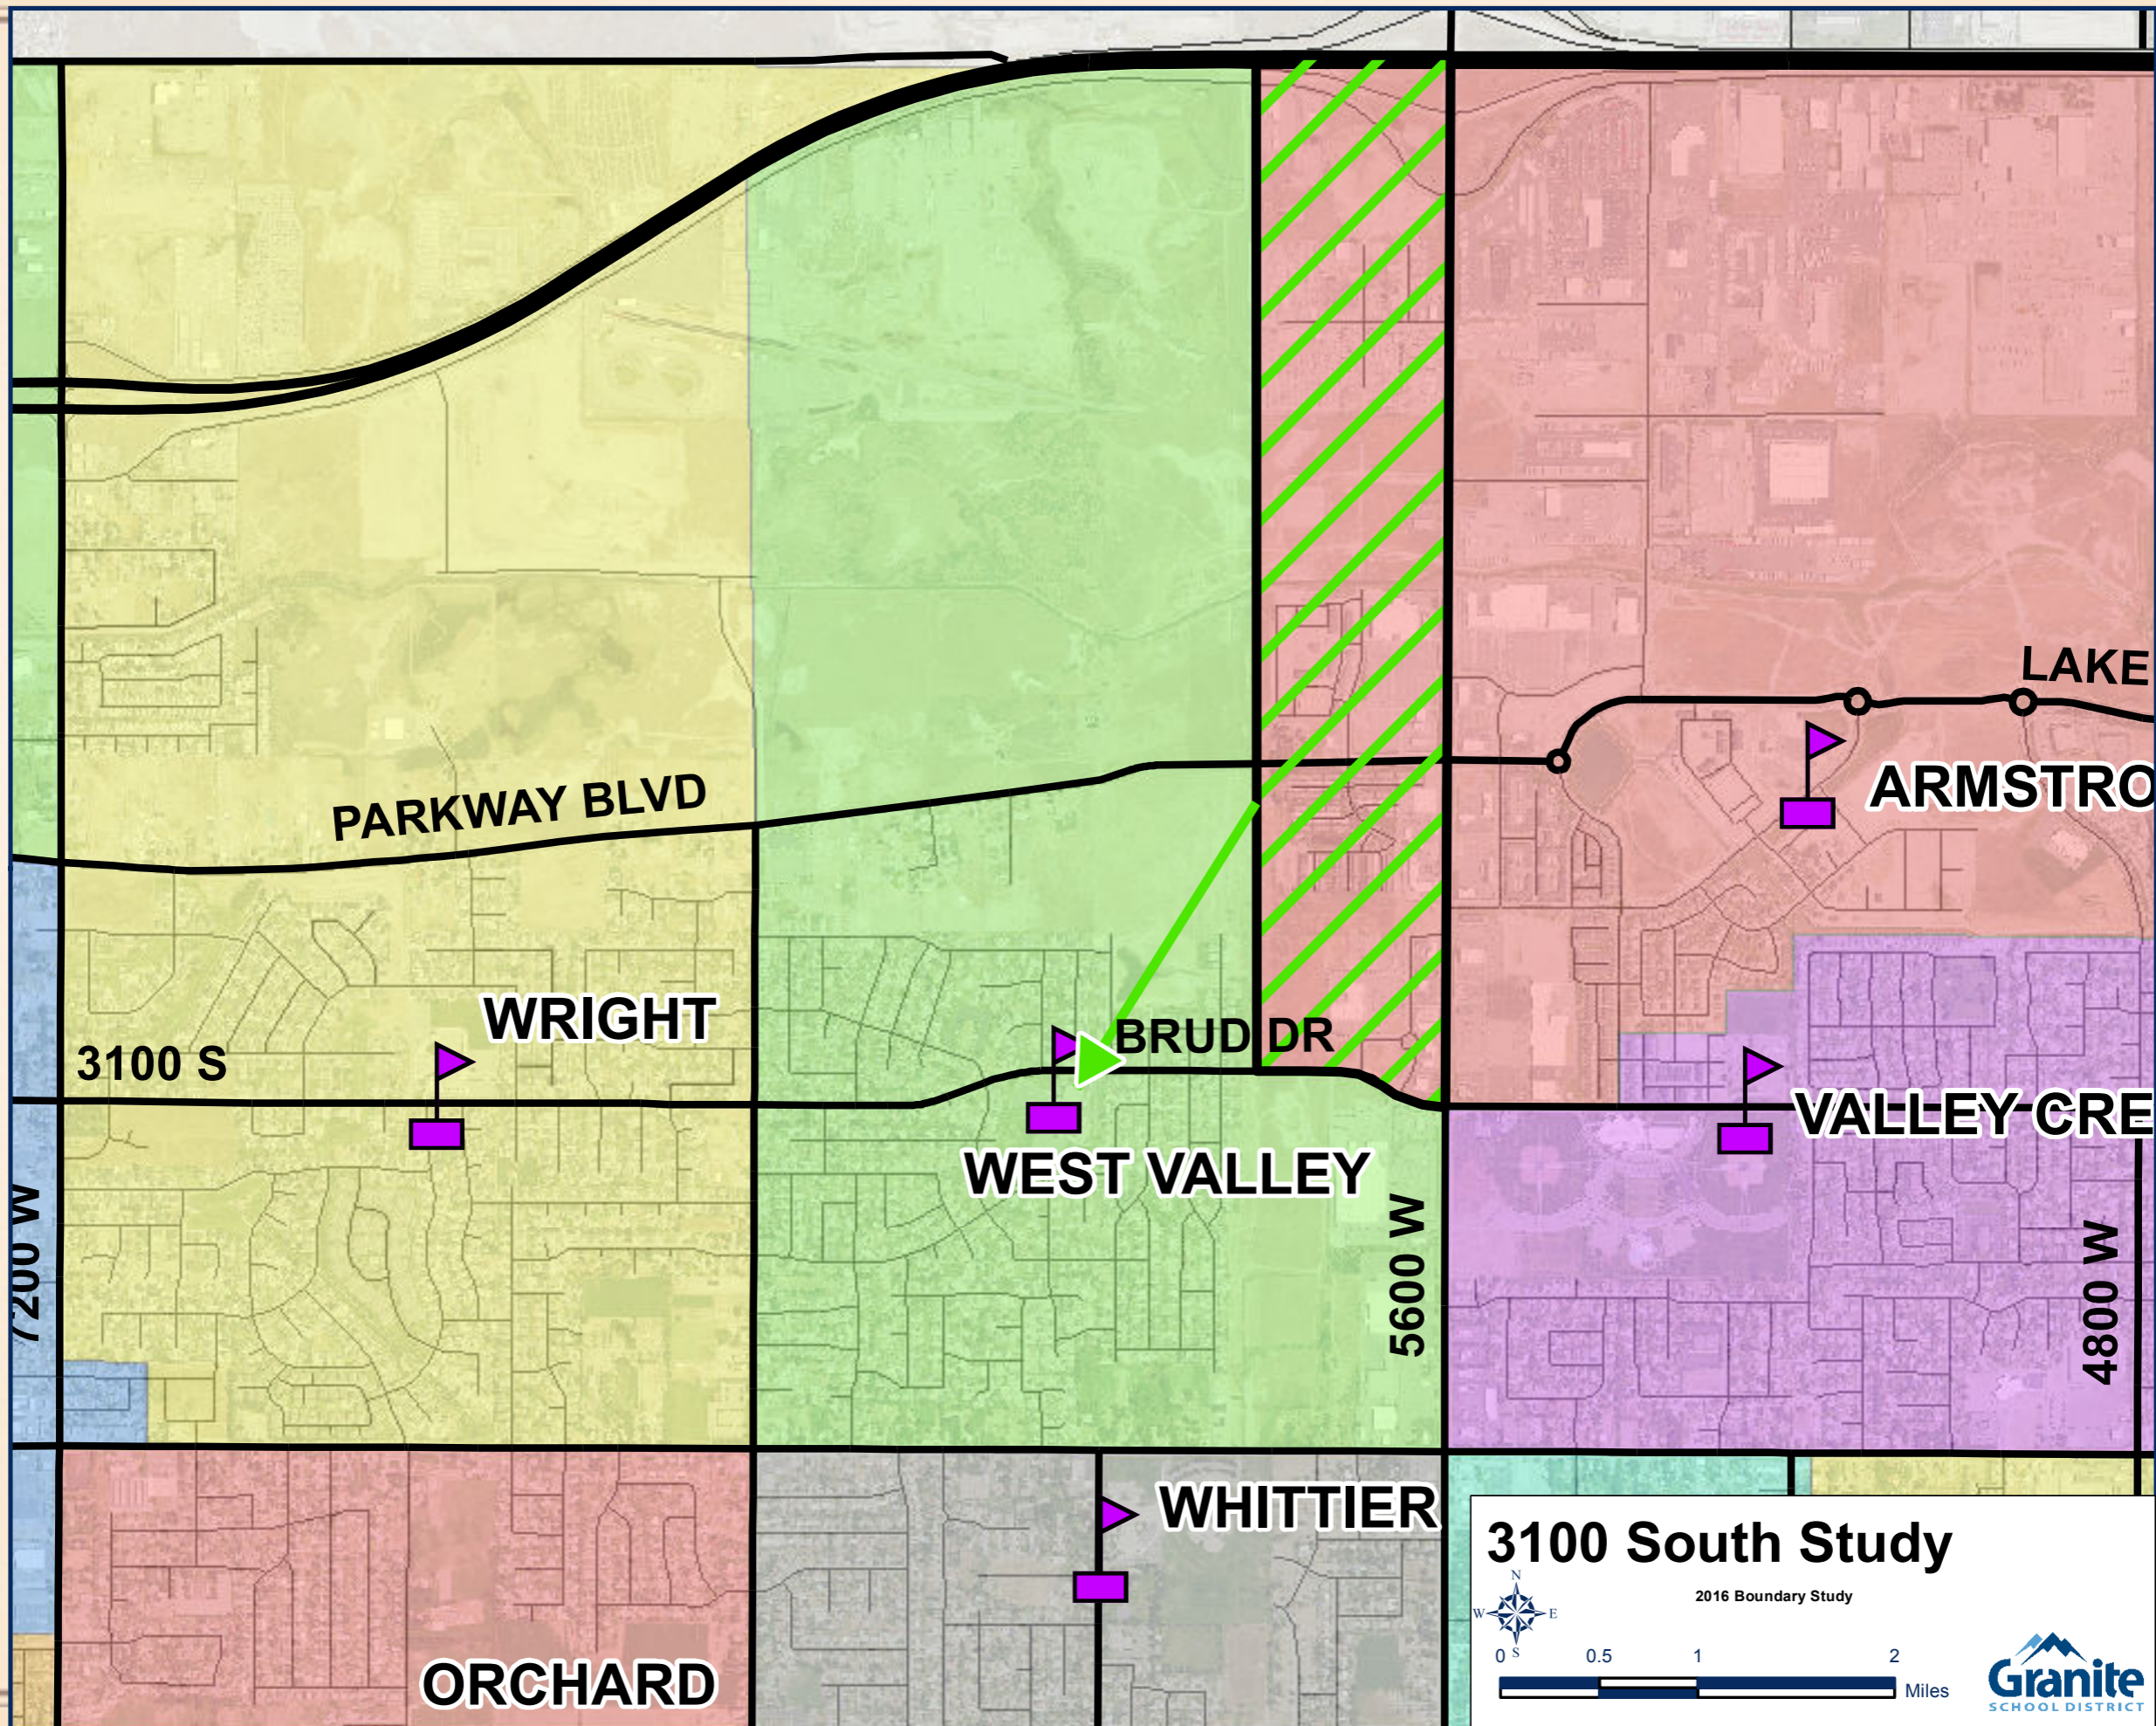

BOUNDARY STUDY OPEN HOUSE

CURRENT STUDIES

- ❖ Granger / Rolling Meadows Study
- ❖ Armstrong / West Valley Study
- ❖ Silver Hills / Diamond Ridge Study

PROPOSAL FOR
GRANGER ELEMENTARY
& ROLLING MEADOWS

Granger Elementary
2016 Boundary Study

0 0.5 1 2 Miles

Granite
SCHOOL DISTRICT

PROPOSAL FOR
ARMSTRONG ACADEMY
& WEST VALLEY
ELEMENTARY

PROPOSAL FOR
SILVER HILLS / DIAMOND
RIDGE

4700 S

4715

SILVER HILLS

WEST KEARNS

WESTERN HILLS

5400 S

5415 S

BEEHIVE

BACCHUS

COUGAR LN

6200

DIAMOND RIDGE

BRIDLE

Silver Hills Elementary

2016 Boundary Study

QUESTIONS ?

RECOMMENDATIONS ?

Granite
SCHOOL DISTRICT