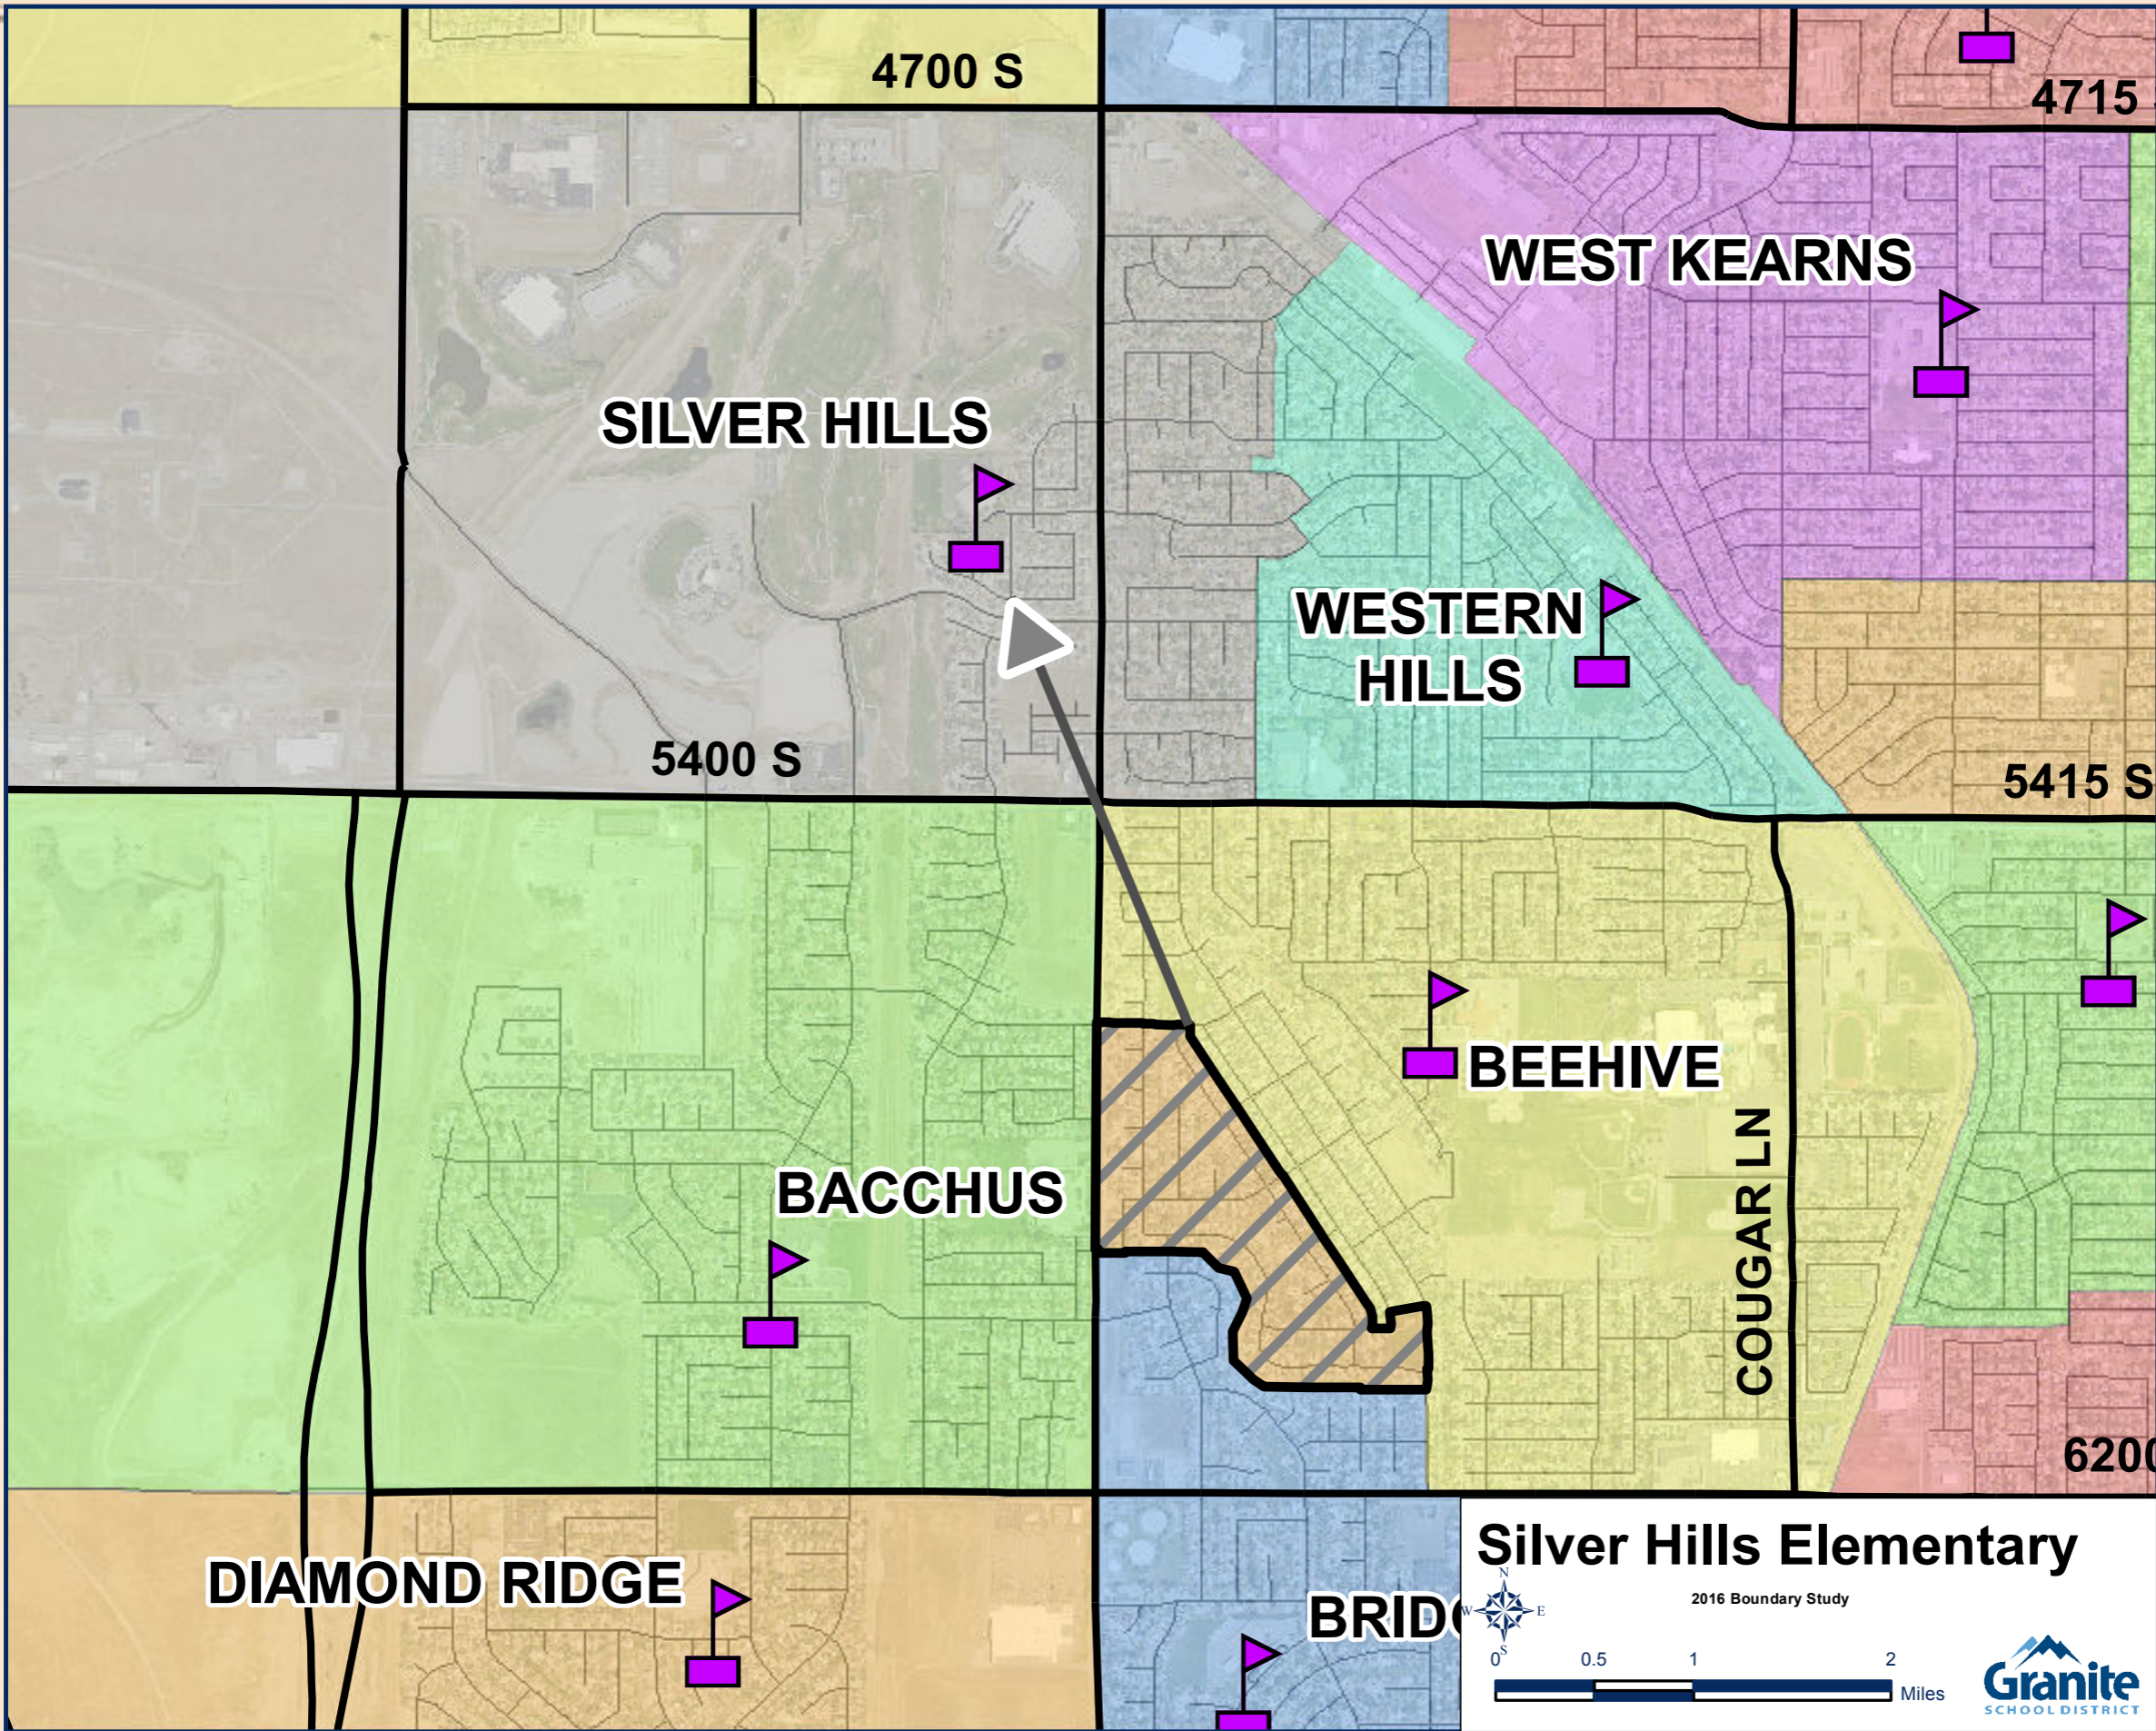

BOUNDARY STUDY OPEN HOUSE

CURRENT STUDIES

- ❖ Granger / Rolling Meadows Study
- ❖ Armstrong / West Valley Study
- ❖ Silver Hills / Diamond Ridge Study

PROPOSAL FOR
GRANGER ELEMENTARY
& ROLLING MEADOWS

Granger Elementary
2016 Boundary Study

0 0.5 1 2 Miles

Granite
SCHOOL DISTRICT

PROPOSAL FOR
ARMSTRONG ACADEMY
& WEST VALLEY
ELEMENTARY

PROPOSAL FOR
SILVER HILLS / DIAMOND
RIDGE

4700 S

4715

SILVER HILLS

WEST KEARNS

WESTERN HILLS

5400 S

5415 S

BEEHIVE

BACCHUS

COUGAR LN

6200

DIAMOND RIDGE

BRIDLE

Silver Hills Elementary

2016 Boundary Study

QUESTIONS ?

RECOMMENDATIONS ?

Granite
SCHOOL DISTRICT