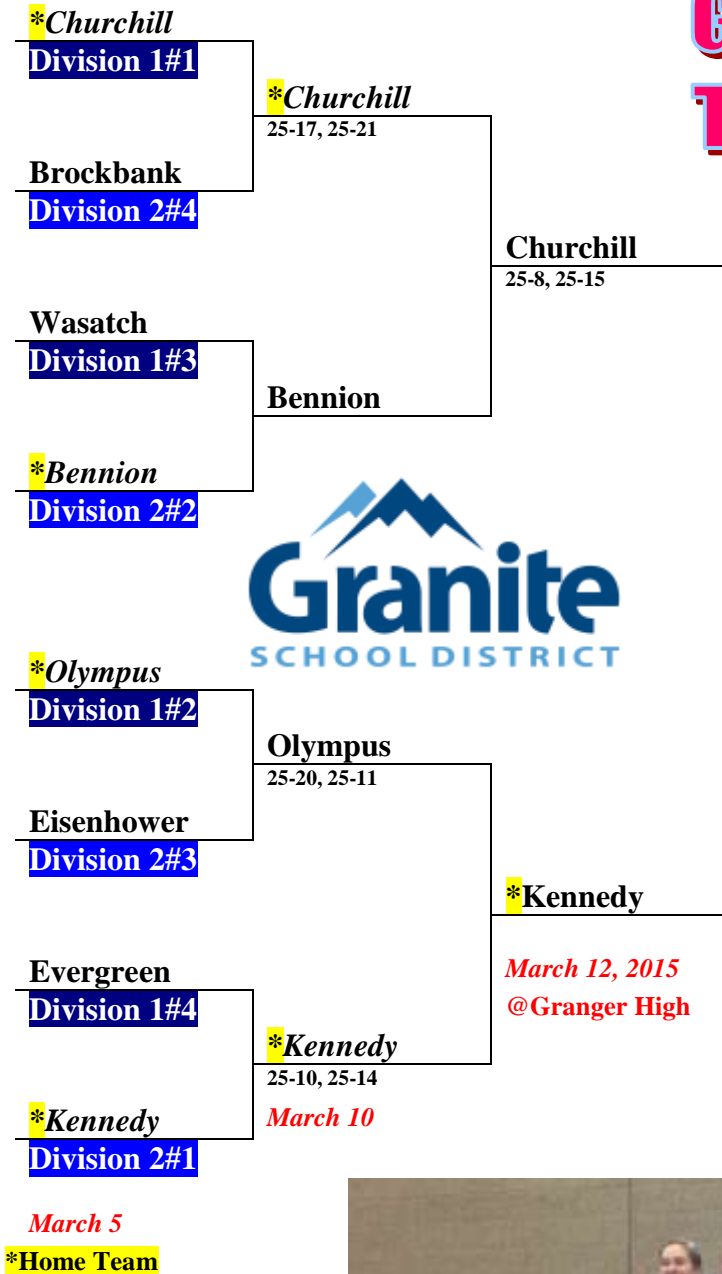

Churchill

2015

March 12, 2015
@Granger High