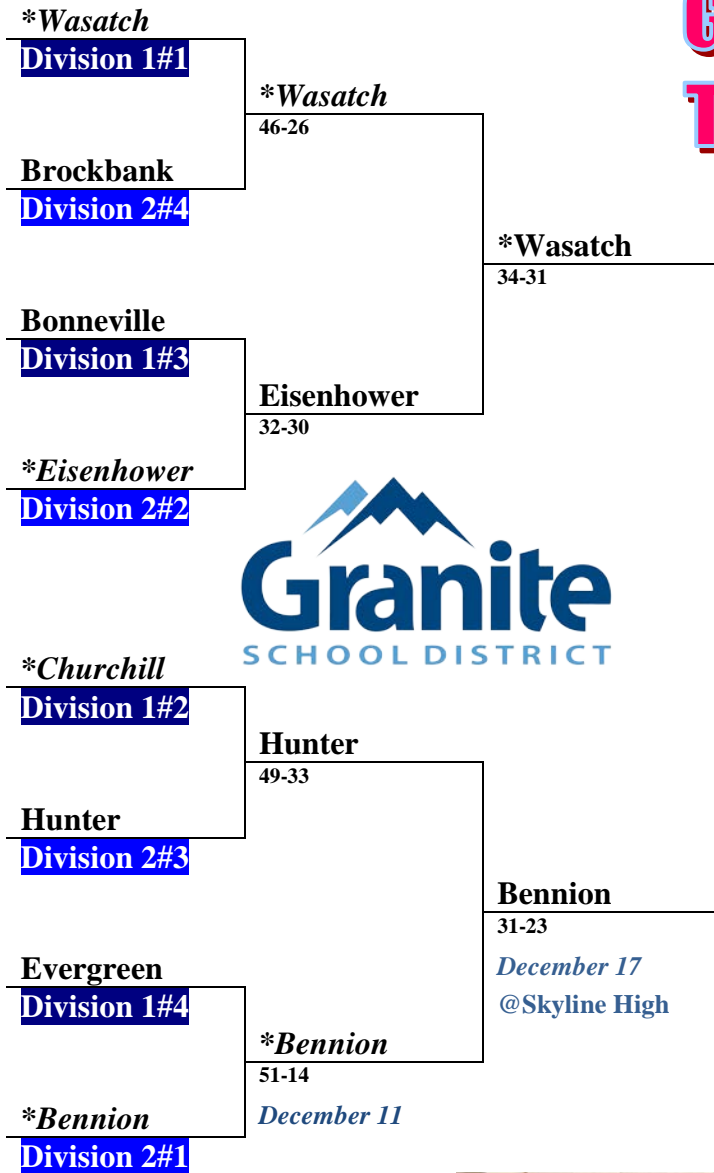

Official Start Date November 3, 2014

Quarter Final December 9, 2014

Semi Final December 11, 2014

Championship Finals December 17, 2014

Highlighted team indicates winner of the contest

Jr. High Girls Basketball Tournament