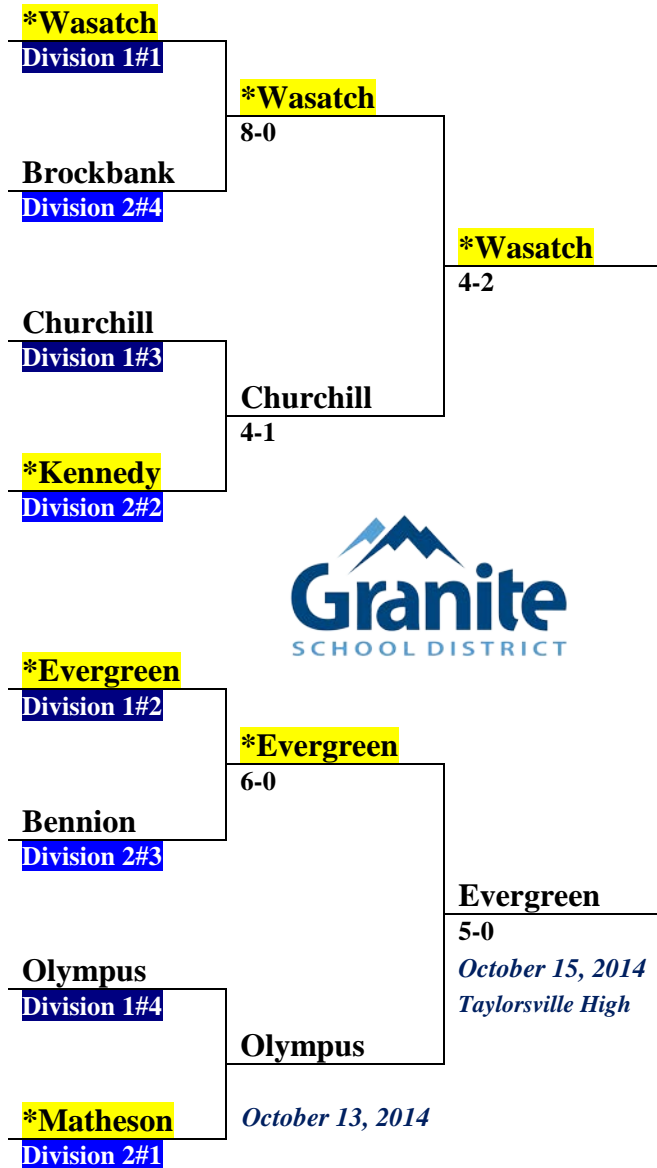

Jr. High Girls Soccer Tournament

2014

Wasatch

Champion
4-1