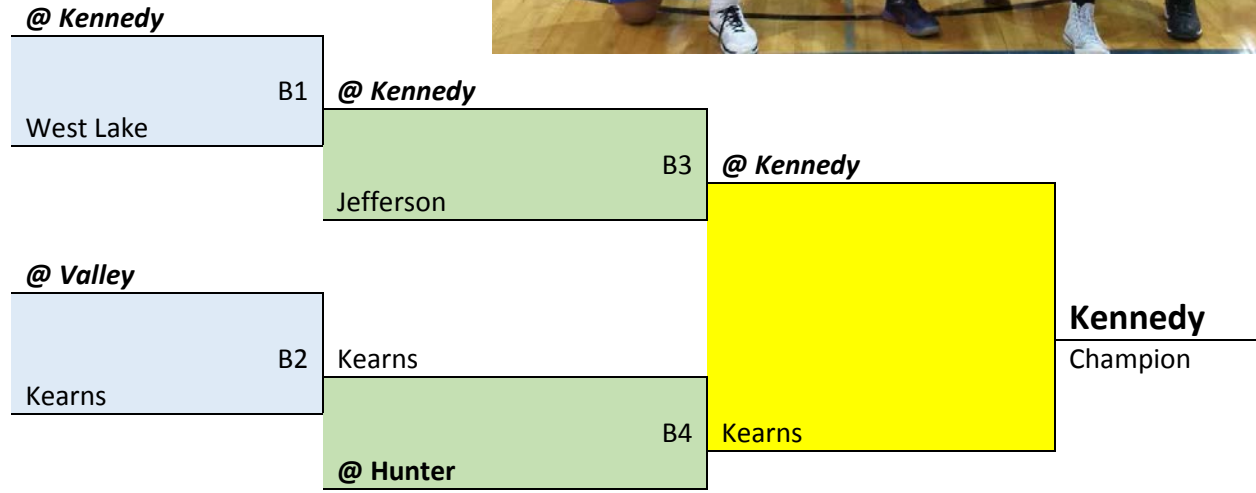

Intramural Volleyball Schedule

2015-2016

BOYS