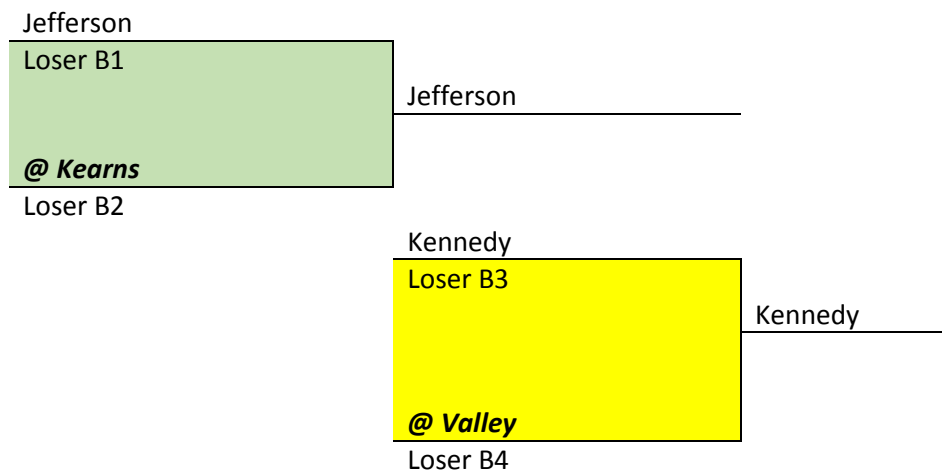

West Lake
Champion

October 8, 2015	October 12, 2015	October 14, 2015
-----------------	------------------	------------------

@ Jefferson

Valley

@ Kennedy

Kennedy

Intramural Basketball 2015-2016 GIRLS

December 9, 2015	December 14, 2015	December 16, 2015
-------------------------	--------------------------	--------------------------