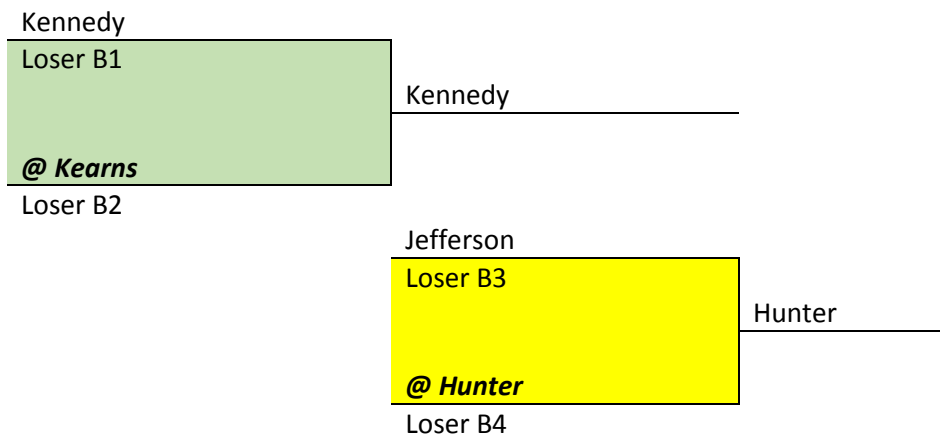

Intramural Volleyball Schedule 2015-2016

GIRLS