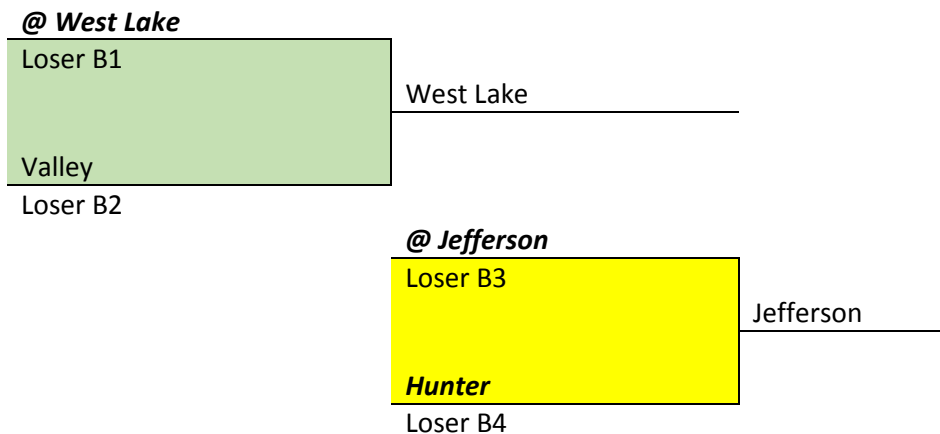

December 9, 2015

December 14, 2015

December 16, 2015

@ Jefferson

Kearns

@ West Lake

West Lake

Intramural Volleyball Schedule 2015-2016

GIRLS

Intramural Volleyball Schedule

2015-2016

BOYS

March 1, 2016	March 3, 2016	March 8, 2016
----------------------	----------------------	----------------------

JR. HIGH TRACK AND FIELD RESULTS (2015-2016)