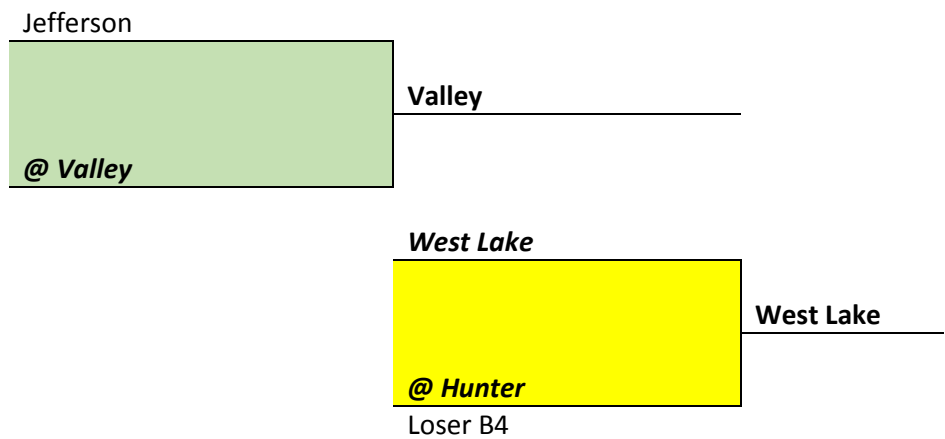

October 8, 2015	October 12, 2015	October 14, 2015