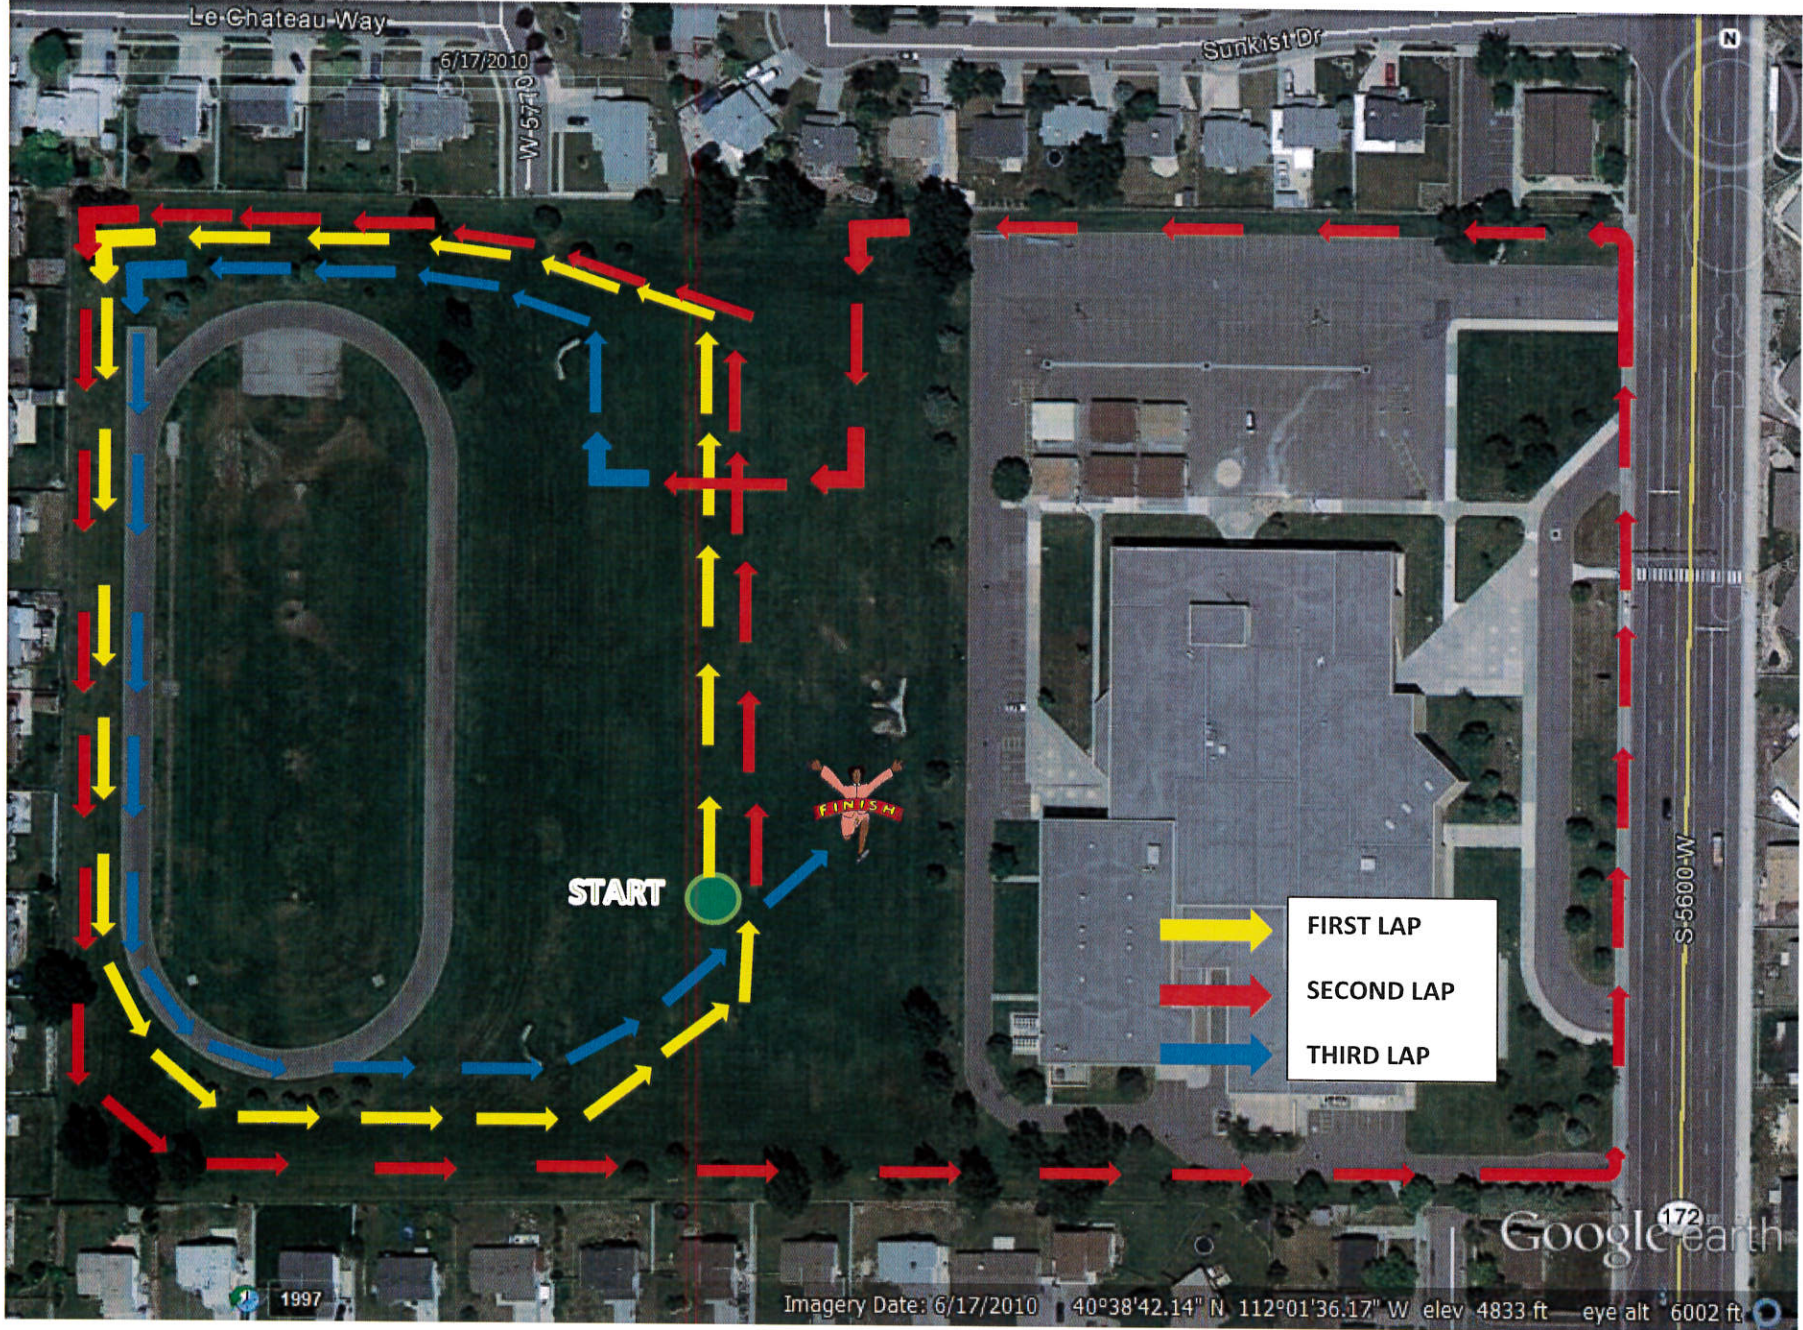

Eisenhower Jr High
4351 S. Redwood Rd
Taylorsville, Ut 84123

1.25 Miles

**KEARNS JR. HIGH
XC COURSE
1.45 Miles**

**South Ridge Park
5051 South 4015 West**

**Please keep in mind that in the
fall water might be shut off in
park. Each team should plan on
bringing their own water.**